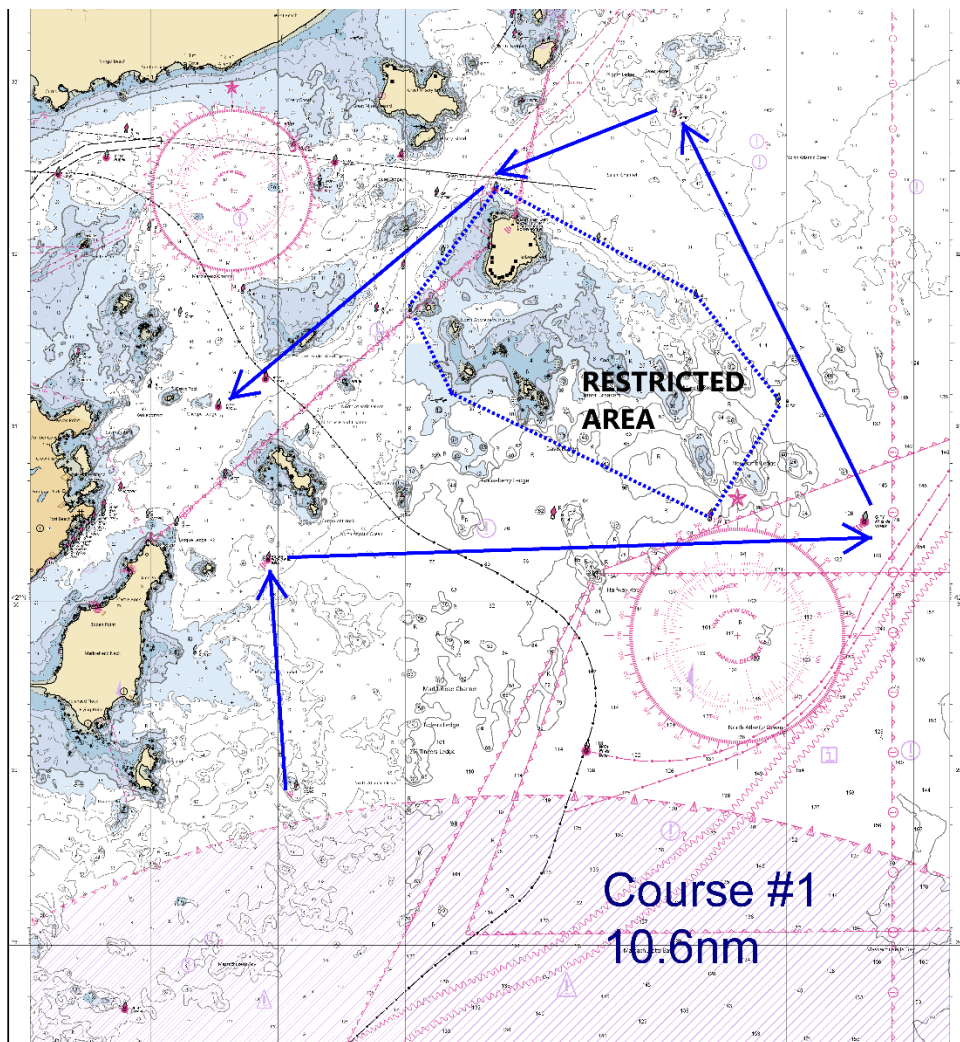

Mass Bay Shorthanded Regatta June 22, 2024

Course # 1

Distance: 10.6 nm

Mark	MBSA ID	Type	Description	Dist. To: nm	Leave Mark to
1	D	Start	TINKERS ROCK GONG GR "TR"	0.00	
2	3	Mark	MARBLEHEAD CHANNEL BELL (15-FT RK)	1.3	Stbd.
3	B	Mark	NEWCOMB LEDGE WHISTLE G "1"	3.5	Port
4	8	Mark	SALEM CHANNEL NUN (GALES LG) RN "6"	2.6	Port.
5	7	Mark	SALEM CHANNEL BELL (POWERS LG) G "9"	1.1	Port.
6	2	Finish	MARBLEHEAD CHANNEL (CHAPPEL LG) G "3"	2.1	Port.

*****The Course & Chart depictions, outlined above are for reference only and **SHALL NOT** be used for navigation*****